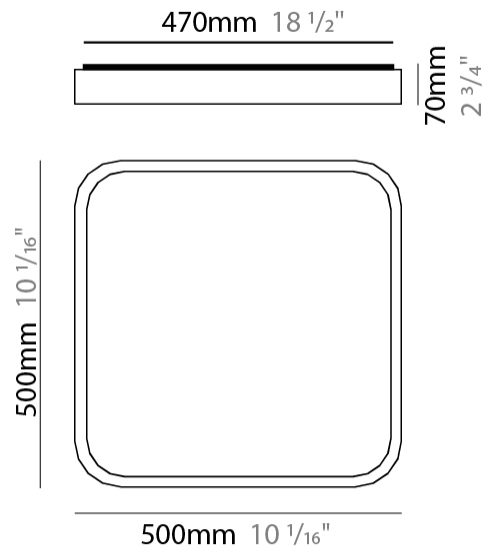

NATURE SURFACE

D112020-

base number Color
Temperature

1. To build a product code in our configurator select the specify button on the base model # product page
2. To build a manual product code on this datasheet choose from the options listed below in blue font and add the suffix to the base model #

GENERAL

Series: Nature
Brand: Ole
Division: Design
Mounting Type: Surface
Mounting Location: Ceiling
Subcategory: Ambient

PHYSICAL

Shape: Square
Length (mm): 500
Length (in): 19 ¹¹/₁₆
Width (mm): 500
Width (in): 19 ¹¹/₁₆
Height (mm): 70
Height (in): 2 ³/₄
Light Distribution: Direct
Diffuser: PMMA - Opal
Fixture Finish: OAK
Fixture Material: Metal / Wood

ELECTRICAL

Lamp Type: LED
Input Wattage (W): 29.3
Total Output Wattage (W): 25.3
Dimming: Non-Dimmable / 0-10V Dimming
Driver Included: Yes
Driver Location: Integrated
Driver Type: Constant Current - Universal
Driver Class: Class 2
Input Voltage (V): 120 - 277
Constant Current (MA): 700

LED

Color Temperature (°K): 3000 / 4000
Max. Delivered Lumen (lm): 1661 / 1738
CRI: >80 CRI
Lamp Life (hrs): 50000

OPTICAL

RATINGS AND CERTIFICATIONS

Certified By: Certified for North American Standards
IP rating: IP20

PROJECT
TYPE
SPECIFIER
QUANTITY
DATE