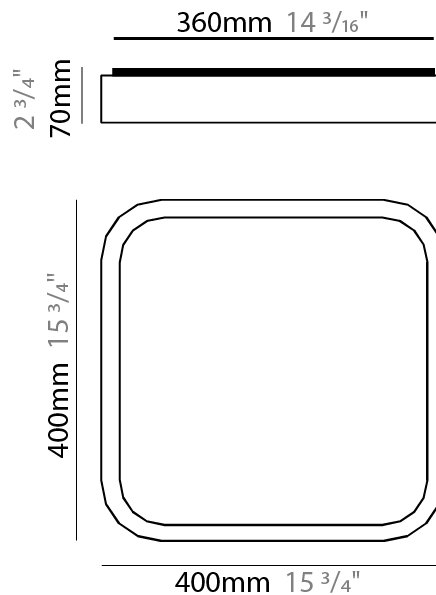

NATURE SURFACE

D112018-

base number   Color
Temperature

1. To build a product code in our configurator select the specify button on the base model # product page
2. To build a manual product code on this datasheet choose from the options listed below in blue font and add the suffix to the base model #

GENERAL

Series: Nature
Brand: Ole
Division: Design
Mounting Type: Surface
Mounting Location: Ceiling
Subcategory: Ambient

PHYSICAL

Shape: Square
Length (mm): 400
Length (in): 15 3/4
Width (mm): 400
Width (in): 15 3/4
Height (mm): 70
Height (in): 2 3/4
Light Distribution: Direct
Diffuser: PMMA - Opal
Fixture Finish: OAK
Fixture Material: Metal / Wood

ELECTRICAL

Lamp Type: LED
Input Wattage (W): 25
Dimming: Non-Dimmable / 0-10V Dimming
Driver Included: Yes
Driver Location: Integrated
Driver Type: Constant Current - Universal
Driver Class: Class 2
Input Voltage (V): 120 - 277
Constant Current (MA): 700

LED

Color Temperature (°K): 3000 / 4000
Max. Delivered Lumen (lm): 1057 / 1106
CRI: >80 CRI
Lamp Life (hrs): 50000

OPTICAL

RATINGS AND CERTIFICATIONS

Certified By: Certified for North American Standards
IP rating: IP20

PROJECT	_____
TYPE	_____
SPECIFIER	_____
QUANTITY	_____
DATE	_____